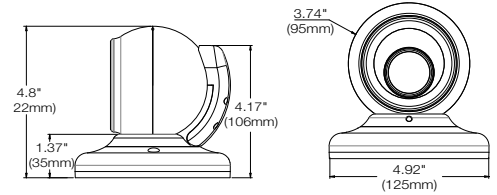

Dimensions

Unit: Inch (mm)

Specifications

Summary

This NDAA/TAA-compliant MEGAPIX® Ai™ turret IP camera provides 5MP resolution at real-time 30fps with 90ft range white light, with red/blue flash LEDs built-in and an edge Ai engine onboard. MEGAPIX Ai cameras place the power of Ai deep learning at your fingertips, with object detection and people tracking. This camera features Star-Light Plus™ color in near-total darkness technology and a built-in microphone and speaker in an IP67-rated, IK10-rated housing.

Features

- 5MP sensor at real-time 30fps
- Star-Light Plus™ color in near-total darkness technology
- AI Deep Learning object detection
- Create up to 40 separate detection zones.
- Easy setup with no analytics calibration
- Seamless integration and control with DW Spectrum® IPVMS
- Reduce false alarms with multiple detection zones and logical rules.
- Increase your recording storage with smart recording and no false alarms.
- 90' white light illumination and red/blue flash LEDs for video, illumination and deterrence in a single camera installation
- Vari-focal p-iris lens with motorized zoom and autofocus for complete remote lens control and focused image any time
- True Wide Dynamic Range (WDR) for clear images in challenging light
- Simultaneous streaming and multiple codec options for smart bandwidth management
- Smart DNR™ 3D digital noise reduction reduces noise and ghosting for motion in low-light environments.
- Privacy zones cover sensitive areas in the camera's field of view.
- Two-way audio with built-in microphone and speaker for direct communication between the monitoring station and the camera's location
- Local SD card slot for local recording in case of network loss
- Alarm sensor input and relay output for access control integration
- Web server built-in for easy camera management from any browser
- High-power PoE and DC12V for single cable simplified installation
- NDAA/TAA compliant for federal and government projects
- IP67- and IK10-rated camera housing built to last
- 5 year warranty