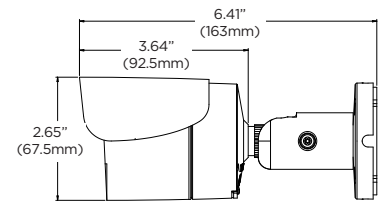

Accessories (optional)

DWC-B7JUNCW
Junction box

Dimensions

Unit: Inch (mm)

Specifications

IMAGE	
Image sensor	5MP 1/2.8" CMOS
Total pixels	2592(H) X 1944(V)
Minimum scene illumination	0.16 lux (color) 0.0 lux (B/W)
LENS	
Focal length	4.0mm, F2.0
Lens type	Fixed lens
HFOV / VFOV	82.3° / 58.8°
IR distance	100ft range
OPERATIONAL	
Intelligent Video Analytics	IVA: intrusion, line crossing, counting line, loitering, enter, exit, tamper (DWC-MB75Wi4TW) IVA+: object removed, tailgating, direction, stopped, appear, disappear, object left, logical rules (DWC-MPB75Wi4TW)
Shutter mode	Auto, manual, anti-flicker, slow shutter
Shutter speed	1/15 - 1/32000
Slow shutter	1/2, 1/3, 1/5, 1/6, 1/7.5, 1/10
Auto gain control	Auto
Day and night	Auto, day (color), night (B/W)
3D digital noise reduction	Smart DNR™ 3D-DNR
Wide Dynamic Range (WDR)	True WDR
Wide Dynamic Range (WDR) dB	120dB
Privacy zone	16 programmable privacy masks
Mirror and flip	Yes
Alarm notifications	Notifications via e-mail notifications, FTP and SD card recording
Memory slot	Micro SD / SDHC / SDXC (card not included)
NETWORK	
LAN	RJ45 (10/100Base-T)
Video compression type	H.265, H.264, MJPEG
Resolution	H.265: 2592x1944, 2304x1296, 2.1MP/1080p, 720p, VGA, D1, CIF H.264: 2592x1944, 2304x1296, 2.1MP/1080p, 720p, VGA, D1, CIF MJPEG: 2.1MP/1080p, 720p, 800x600, VGA, 768x432, D1, CIF
Frame rate	Up to 30fps at all resolutions
Video bitrate	100Kbps - 10Mbps, multi-rate for preview and recording
Bitrate control	Multi streaming CBR/VBR at H.264, H.265 (controllable frame rate and bandwidth)
Streaming capability	Dual-stream at different rates and resolutions
IP	IPv4, IPv6
Protocol	TCP/IP, UDP, AutoIP, RTP (UDP/TCP), RTSP, NTP, HTTP, HTTPS, SSL, DNS, DDNS, DHCP, FTP, SMTP, ICMP, SNMPv1/v2/v3 (MIB-2), ONVIF
Security	HTTPS (TLS), IP filtering, 802.1x, digest authentication (ID/PW)
ONVIF conformance	Yes
	OS: Windows®, Mac® OS, Linux®
Web viewer	Browser: Internet Explorer®, Google Chrome®, Mozilla Firefox®, Safari® NOTE: Chrome browser is recommended for IVA configuration
Video management software	DW Spectrum® IPVMS
ENVIRONMENTAL	
Operating temperature	-4°F - 122°F (-20°C - 50°C)
Operating humidity	10-90% (non-condensing)
IP rating	IP67-rated
Other certifications	UL listed, CE, FCC, RoHS
ELECTRICAL	
Power requirement	DC 12V, PoE (IEEE 802.3af Class 3). (Adapter not included)
Power consumption	DC12V: max 6.5W PoE: max 8.3W
MECHANICAL	
Material	Aluminum bullet housing
Dimensions	6.41" x 2.65" (163 x 67.5 mm)
Weight	1.1 lbs (0.5kg)
Warranty	5 year warranty