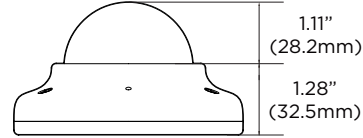

**4.0mm
Fixed
Lens**

**NDAA
COMPLIANT PRODUCTS**

5MP
at 20fps

5YEAR
Warranty

Dimensions

unit: Inch (mm)

**UNIVERSAL
HD COAX**
+ UTC

Summary

Specifications

Designed and engineered in U.S.A and Korea

IMAGE	
Image sensor	5MP 1/2.8" CMOS
Active pixels	2608(H) x 1960(V)
Scanning system	Progressive scan
Frequency	60Hz / 50Hz
Signal technology	Universal HD over Coax® technology with HD-Analog, HD-TVI, HD-CVI to 5MP
Synchronization	Internal
Resolution	2592(H) x 1944(V)
Minimum scene illumination	0.16 lux (color) 0 lux (B&W)
Video output	HD-Analog and HD-TVI: 5MP/1944p @ 20fps and 12.5fps HD-Analog, HD-TVI and HD-CVI: 4MP/1440p @ 30fps
2nd video output	CVBS output for video testing
LENS	
Focal length	4.0mm
Lens type	Fixed lens
Field of view (FoV)	82°
IR distance	50ft range
OPERATIONAL	
Shutter mode	Auto
Shutter speed	1/30-1/30,000
Backlight (BLC)	Yes
Star-Light (sense-up)	Off - x32
Wide Dynamic Range (WDR)	Double shutter WDR
Wide dynamic range (WDR) dB	120dB
Smart DNR™ 3D digital noise reduction	3D/2D DNR
White balance	Yes
Day / night	Auto, day (color), night (B/W)
Mirror / flip	Yes
Auto gain control	Max 72dB
Motion detection	Yes
Privacy zones	Yes
Sharpness	Yes
Gamma	0.45
De-fog	Yes
RS485 / UTP built-in	UTC
ENVIRONMENTAL	
Operating temperature	-4°F - 122°F (-20°C - 50°C)
Operating humidity	10-90% RH (non-condensing)
IP rating	IP66 environmental-rated dust-tight and water-resistant
IK rating	IK 10-rated impact-resistant
Other certifications	UL listed, FCC, CE, ROHS
ELECTRICAL	
Power requirements	DC12V
Power consumption	DC12V(LED OFF): 2W (176mA) DC12V(LED ON): 2.69W (224mA)
MECHANICAL	
Material	Aluminum vandal housing, polycarbonate dome
Dimensions	4.13" x 2.38" (105 x 60.7 mm)
Weight	0.88lbs (0.4kg)