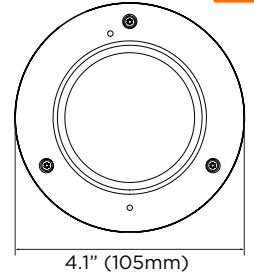

**4.0mm
Fixed
Lens**

**NDAA
COMPLIANT PRODUCTS**

5MP
at 20fps

5YEAR
Warranty

Dimensions

unit: Inch (mm)

**UNIVERSAL
HD COAX**
+ UTC

Summary

Specifications

Designed and engineered in U.S.A and Korea

IMAGE	
Image sensor	5MP 1/2.8" CMOS
Active pixels	2608(H) x 1960(V)
Scanning system	Progressive scan
Frequency	60Hz / 50Hz
Signal technology	Universal HD over Coax® technology with HD-Analog, HD-TVI, HD-CVI to 5MP
Synchronization	Internal
Resolution	2592(H) x 1944(V)
Minimum scene illumination	0.16 lux (color) 0 lux (B&W)
Video output	HD-Analog and HD-TVI: 5MP/1944p @ 20fps and 12.5fps HD-Analog, HD-TVI and HD-CVI: 4MP/1440p @ 30fps
2nd video output	CVBS output for video testing
LENS	
Focal length	4.0mm
Lens type	Fixed lens
Field of view (FoV)	82°
IR distance	50ft range
OPERATIONAL	
Shutter mode	Auto
Shutter speed	1/30-1/30,000
Backlight (BLC)	Yes
Star-Light (sense-up)	Off - x32
Wide Dynamic Range (WDR)	Double shutter WDR
Wide dynamic range (WDR) dB	120dB
Smart DNR™ 3D digital noise reduction	3D/2D DNR
White balance	Yes
Day / night	Auto, day (color), night (B/W)
Mirror / flip	Yes
Auto gain control	Max 72dB
Motion detection	Yes
Privacy zones	Yes
Sharpness	Yes
Gamma	0.45
De-fog	Yes
RS485 / UTP built-in	UTC
ENVIRONMENTAL	
Operating temperature	-4°F - 122°F (-20°C - 50°C)
Operating humidity	10-90% RH (non-condensing)
IP rating	IP66 environmental-rated dust-tight and water-resistant
IK rating	IK 10-rated impact-resistant
Other certifications	UL listed, FCC, CE, ROHS
ELECTRICAL	
Power requirements	DC12V
Power consumption	DC12V(LED OFF): 2W (176mA) DC12V(LED ON): 2.69W (224mA)
MECHANICAL	
Material	Aluminum vandal housing, polycarbonate dome
Dimensions	4.13" x 2.38" (105 x 60.7 mm)
Weight	0.88lbs (0.4kg)